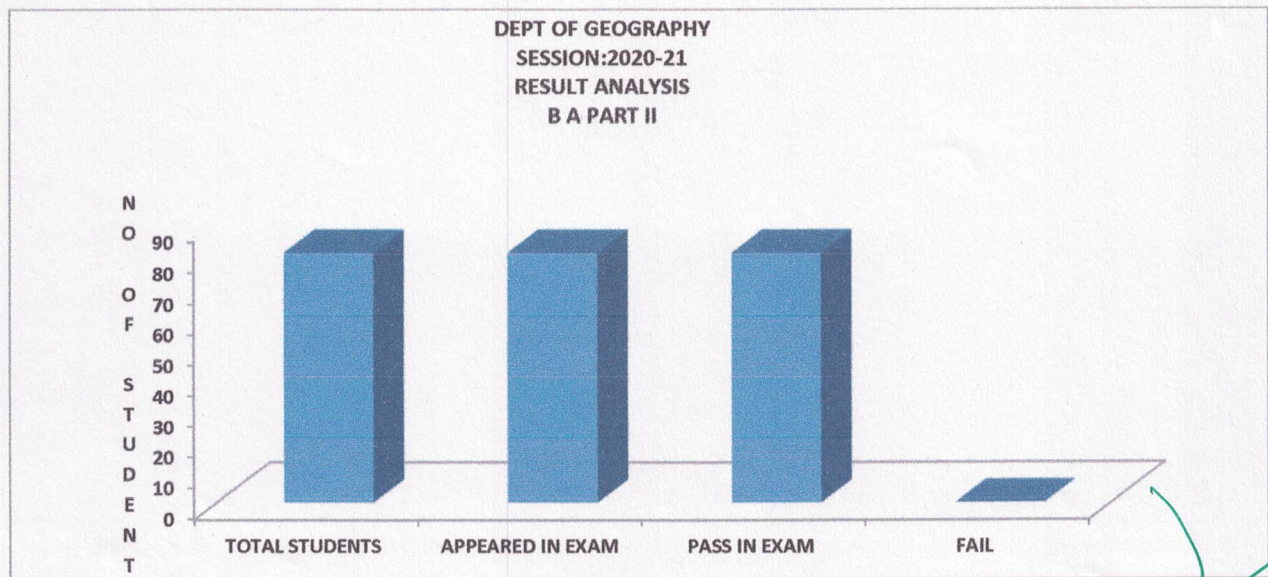

Principal
Indira Gandhi Govt. P.G. College
Vaishali Nagar, Bhilai