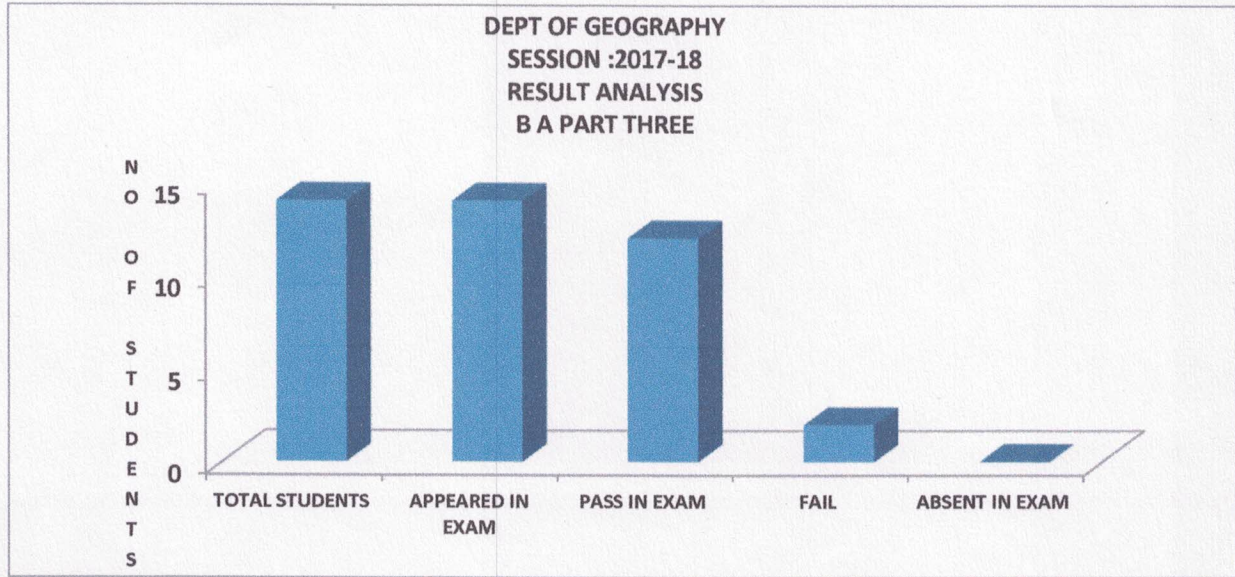

**RESULT OF THE UNDER GRADUATE GEOGRAPHY CLASSES:-**

The result of the geography department of this college is comparatively better in the session 2016-17 in the arts faculty out of 361 students 330 students appeared in the annual examination in all the UG classes of arts as per the data provided by the office of the college 62.42% student got success in the examination where as in the geography UG classes out of 118 students appeared in annual examination in the session 2016-17, 100 students got success in the annual and supply examination result remained 84.74 %. In B A Part one 77.77%, in B A Part Two 89.18% and in B A Part three 88.88% students succeed in university examination (Fig: 1, 2, 3).

FIG: 1

Principal  
Indira Gandhi Govt. P.G. College  
Vaishali Nagar, Bhilai

FIG: 2

Fig: 3

Principal  
Indira Gandhi Govt. P.G. College  
Vaishali Nagar, Bhilai

In 2017-18 session of the college 87 students of all the UG classes of geography appeared for annual examination, 67students pass in annual examination, overall result of Geography classes in this session remained 77.01% .Where as in B A part one 72.54%, in B A Part two 100% and in B A part III 85.71% students got success in annual examination (Fig: 4, 5, 6).

Fig: 4

Fig: 5

Principal  
Indira Gandhi Govt. P.G. College  
Vaishali Nagar, Bhilai

Fig: 6

In 2018-19 session of the college in the geography all the UG classes 168 students appeared in the University examination out of which 127 passed in annual examination, total pass percent of Geography UG classes in this session remained 75.59 %. Where as in B A part one 63.09%, in B A Part two 82.22% and in B A part III 94.87% students got success in annual University examination (Fig: 7, 8, 9).