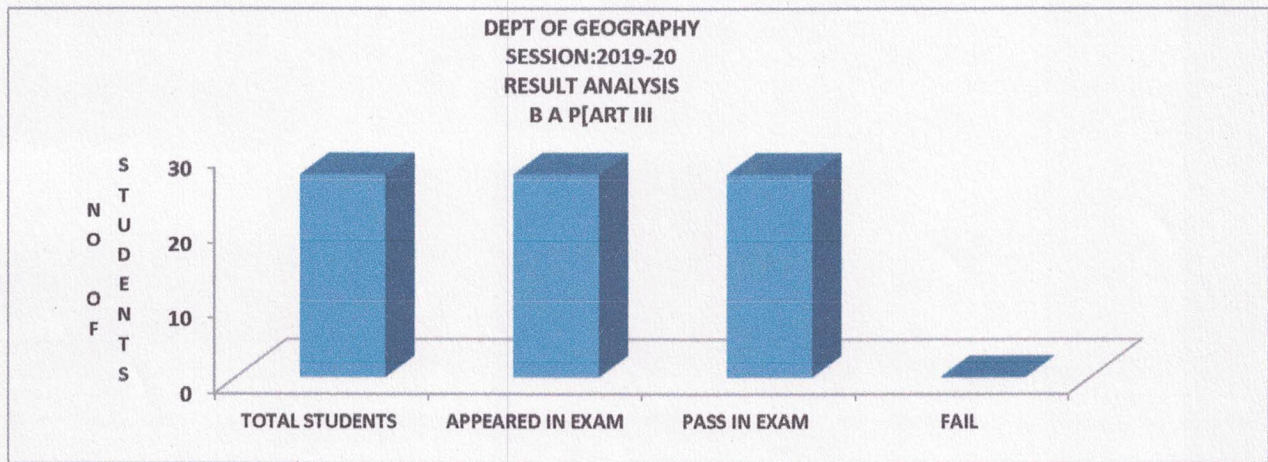

Fig: 10

Principal  
Indira Gandhi Govt. P.G. College  
Vaishali Nagar, Bhilai

Fig: 11

Fig: 12

In the session 2020-21 total regular 166 UG Geography students appeared in the university annual examination and 166 students passed the pass percent remain 100%. Where as in B A part one 100%, in B A Part two 100% and in B A part III 100% students got success in annual University examination (Fig: 13, 14, 15).