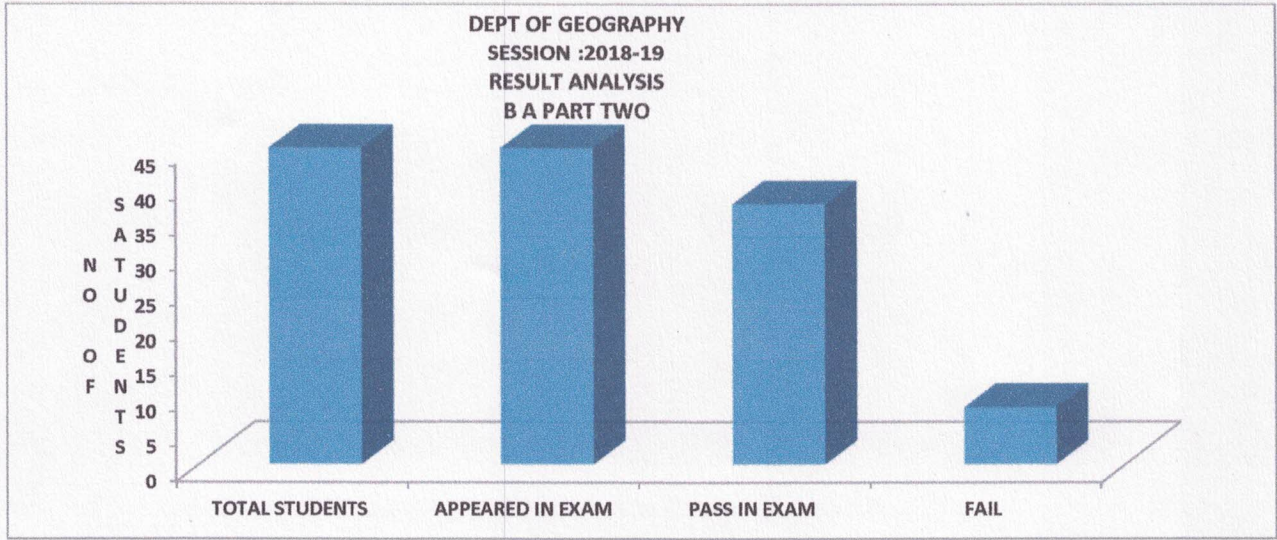

Fig: 7

Principal  
Indira Gandhi Govt. P.G. College  
Vaishali Nagar, Bhilai

Fig: 8

Fig: 9

Principal  
Indira Gandhi Govt. P.G. College  
Vaishali Nagar, Bhilai

In the session 2019-20, 178 appeared in annual University examination and the pass percent remain 99.37%. % . Where as in B A part one 98.13%, in B A Part two 100% and in B A part III 100% students got success in annual University examination (Fig: 10, 11, 12).