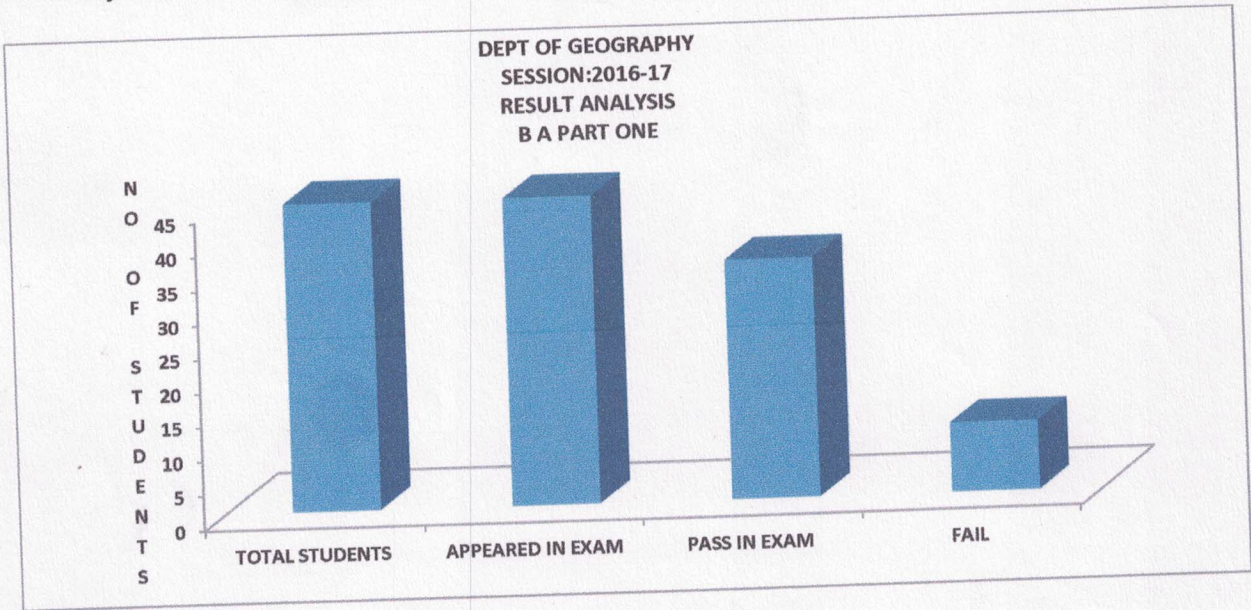

**RESULT OF THE UNDER GRADUATE GEOGRAPHY CLASSES:-**

The result of the geography department of this college is comparatively better in the session 2016-17 in the arts faculty out of 361 students 330 students appeared in the annual examination in all the UG classes of arts as per the data provided by the office of the college 62.42% student got success in the examination where as in the geography UG classes out of 118 students appeared in annual examination in the session 2016-17, 100 students got success in the annual and supply examination result remained 84.74 %. In B A Part one 77.77%, in B A Part Two 89.18% and in B A Part three 88.88% students succeed in university examination (Fig: 1, 2, 3).

FIG: 1

Principal  
Indira Gandhi Govt. P.G. College  
Vaishali Nagar, Bhilai

FIG: 2

Fig: 3

Principal  
Indira Gandhi Govt. P.G. College  
Vaishali Nagar, Bhilai

In 2017-18 session of the college 87 students of all the UG classes of geography appeared for annual examination, 67students pass in annual examination, overall result of Geography classes in this session remained 77.01% .Where as in B A part one 72.54%, in B A Part two 100% and in B A part III 85.71% students got success in annual examination (Fig: 4, 5, 6).

Fig: 4

Fig: 5

Principal  
Indira Gandhi Govt. P.G. College  
Vaishali Nagar, Bhilai

Fig: 6

In 2018-19 session of the college in the geography all the UG classes 168 students appeared in the University examination out of which 127 passed in annual examination, total pass percent of Geography UG classes in this session remained 75.59 %. Where as in B A part one 63.09%, in B A Part two 82.22% and in B A part III 94.87% students got success in annual University examination (Fig: 7, 8, 9).