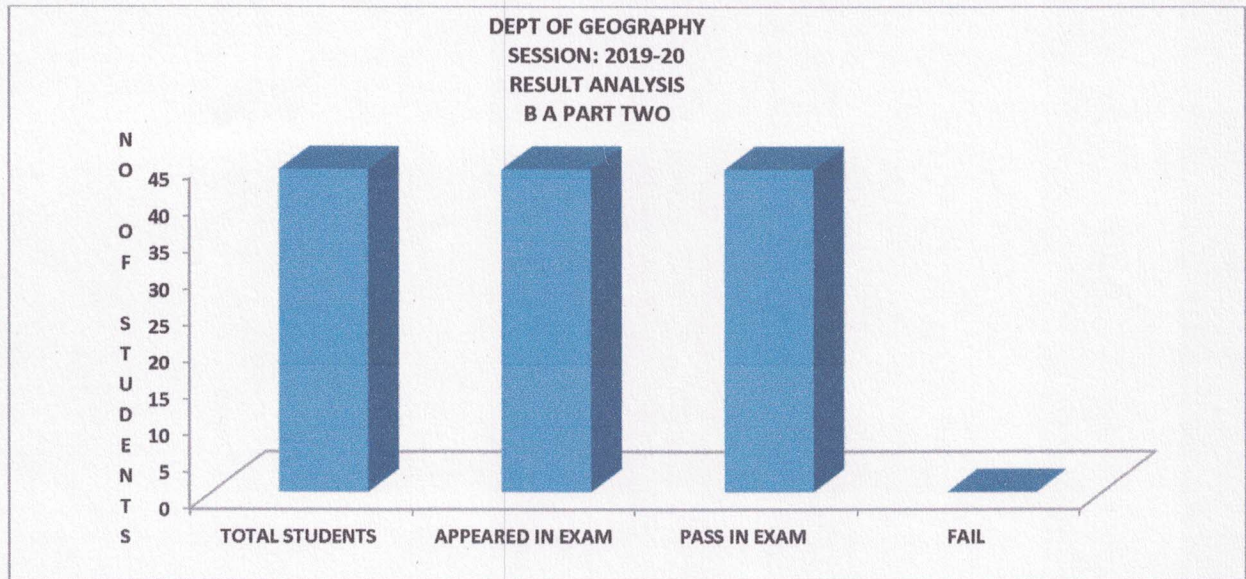

Fig: 10

Principal  
Indira Gandhi Govt. P.G. College  
Vaishali Nagar, Bhilai

Fig: 11

Fig: 12

In the session 2020-21 total regular 166 UG Geography students appeared in the university annual examination and 166 students passed the pass percent remain 100%. Where as in B A part one 100%, in B A Part two 100% and in B A part III 100% students got success in annual University examination (Fig: 13, 14, 15).