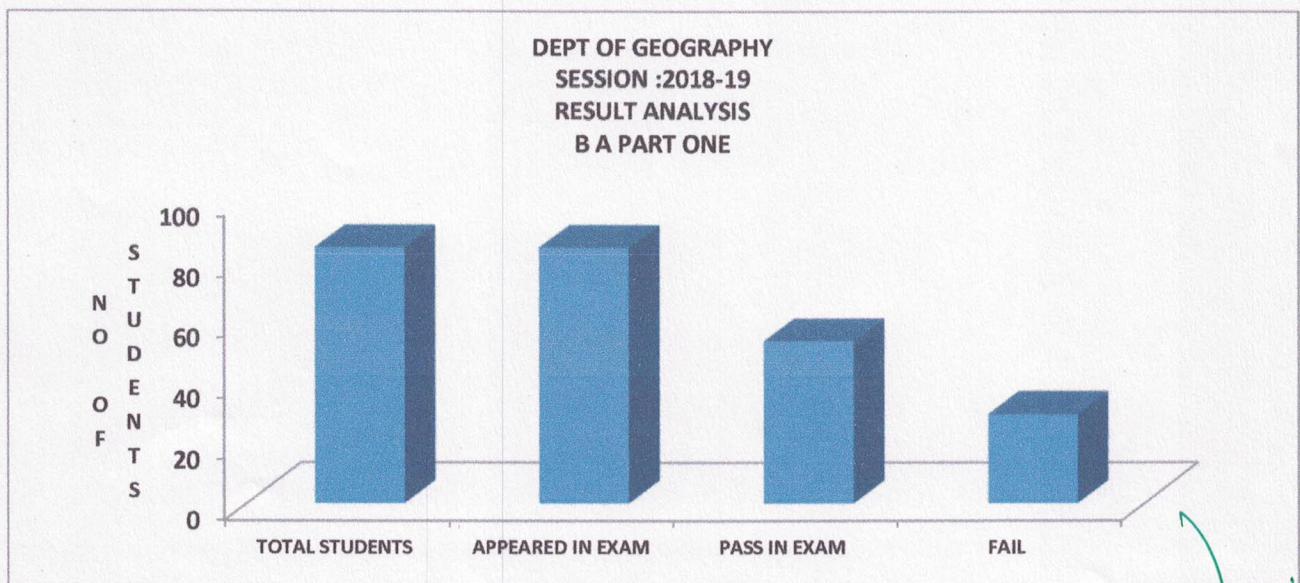

Fig: 4

Fig: 5

Principal  
Indira Gandhi Govt. P.G. College  
Vaishali Nagar, Bhilai

Fig: 6

In 2018-19 session of the college in the geography all the UG classes 168 students appeared in the University examination out of which 127 passed in annual examination, total pass percent of Geography UG classes in this session remained 75.59 %. Where as in B A part one 63.09%, in B A Part two 82.22% and in B A part III 94.87% students got success in annual University examination (Fig: 7, 8, 9).