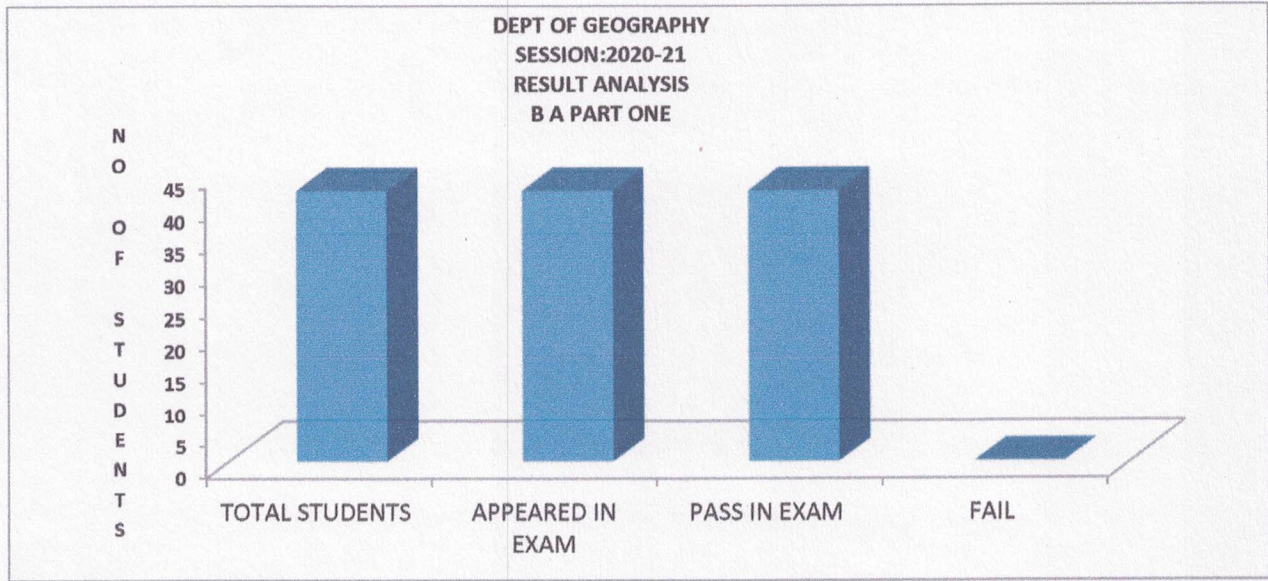

INDIRA GANDHI GOVERNMENT P.G. COLLEGE

VAISHALI NAGAR, BHILAI, DIST- DURG (C. G.)

इंदिरा गाँधी शासकीय स्नातकोत्तर महाविद्यालय

वैशाली नगर, भिलाई, जिला :- दुर्ग (छ०ग०)

Registered Under Section 2(F) & 12(B) of UGC Act
AFFILIATED TO HEMCHAND YADAV DURG UNIVERSITY

Fig: 13