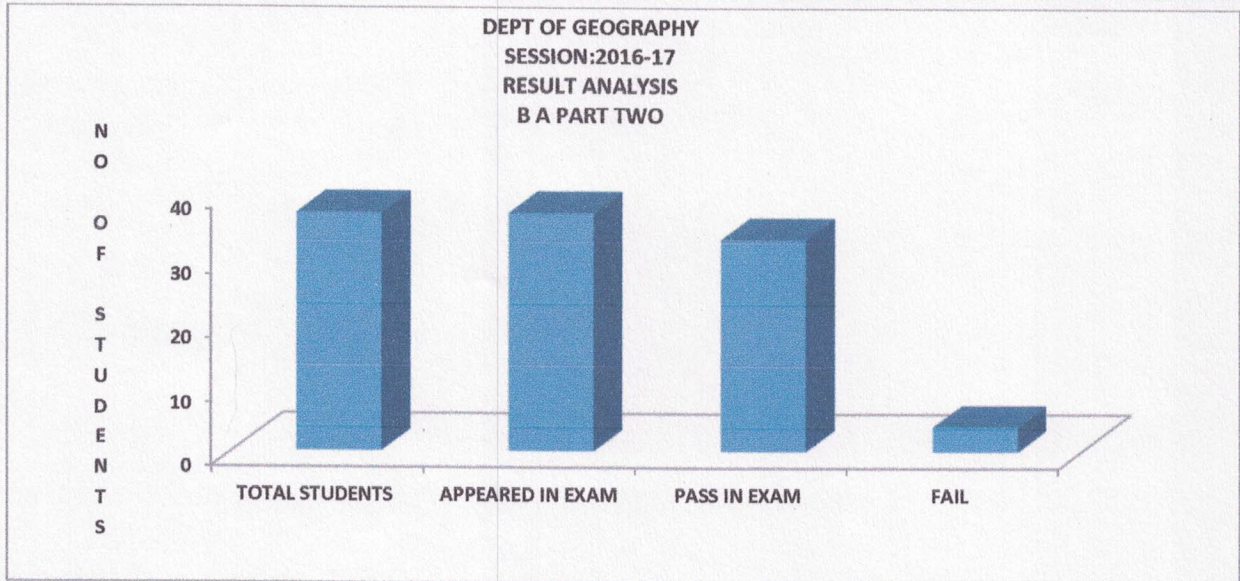

**RESULT OF THE UNDER GRADUATE GEOGRAPHY CLASSES:-**

The result of the geography department of this college is comparatively better in the session 2016-17 in the arts faculty out of 361 students 330 students appeared in the annual examination in all the UG classes of arts as per the data provided by the office of the college 62.42% student got success in the examination where as in the geography UG classes out of 118 students appeared in annual examination in the session 2016-17, 100 students got success in the annual and supply examination result remained 84.74 %. In B A Part one 77.77%, in B A Part Two 89.18% and in B A Part three 88.88% students succeed in university examination (Fig: 1, 2, 3).

FIG: 1

Principal  
Indira Gandhi Govt. P.G. College  
Vaishali Nagar, Bhilai

FIG: 2

Fig: 3

Principal  
Indira Gandhi Govt. P.G. College  
Vaishali Nagar, Bhilai

In 2017-18 session of the college 87 students of all the UG classes of geography appeared for annual examination, 67students pass in annual examination, overall result of Geography classes in this session remained 77.01% .Where as in B A part one 72.54%, in B A Part two 100% and in B A part III 85.71% students got success in annual examination (Fig: 4, 5, 6).

Fig: 4

Fig: 5

Principal  
Indira Gandhi Govt. P.G. College  
Vaishali Nagar, Bhilai

Fig: 6

In 2018-19 session of the college in the geography all the UG classes 168 students appeared in the University examination out of which 127 passed in annual examination, total pass percent of Geography UG classes in this session remained 75.59 %. Where as in B A part one 63.09%, in B A Part two 82.22% and in B A part III 94.87% students got success in annual University examination (Fig: 7, 8, 9).