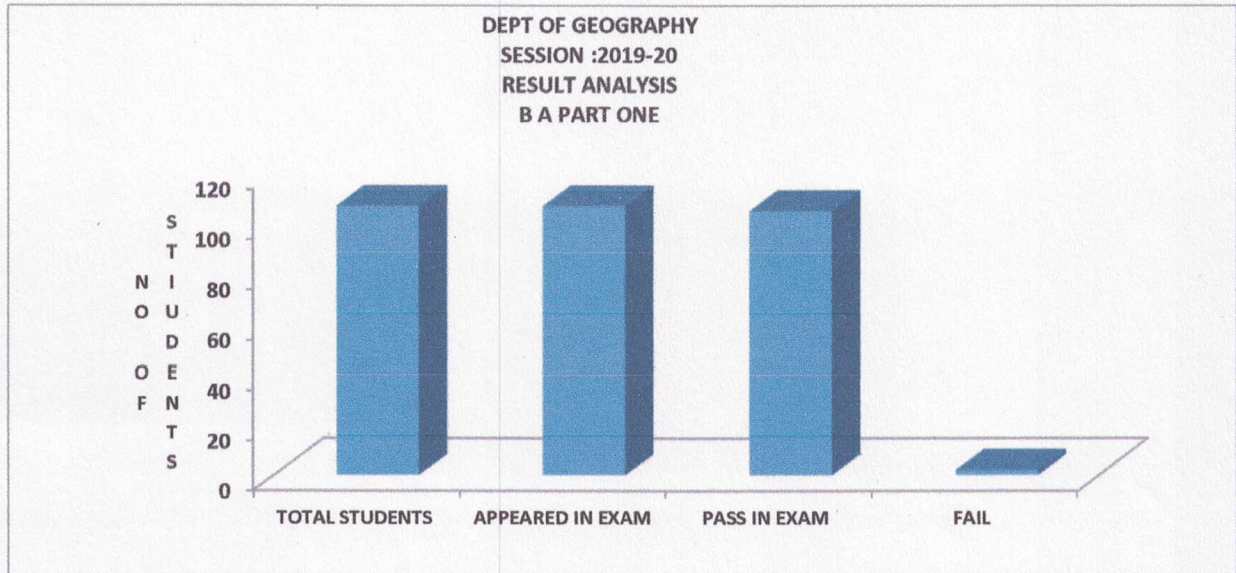

Fig: 4

Fig: 5

Principal  
Indira Gandhi Govt. P.G. College  
Vaishali Nagar, Bhilai

Fig: 6

In 2018-19 session of the college in the geography all the UG classes 168 students appeared in the University examination out of which 127 passed in annual examination, total pass percent of Geography UG classes in this session remained 75.59 %. Where as in B A part one 63.09%, in B A Part two 82.22% and in B A part III 94.87% students got success in annual University examination (Fig: 7, 8, 9).

Fig: 7

Principal  
Indira Gandhi Govt. P.G. College  
Vaishali Nagar, Bhilai

Fig: 8

Fig: 9

Principal  
Indira Gandhi Govt. P.G. College  
Vaishali Nagar, Bhilai

In the session 2019-20, 178 appeared in annual University examination and the pass percent remain 99.37%. % . Where as in B A part one 98.13%, in B A Part two 100% and in B A part III 100% students got success in annual University examination (Fig: 10, 11, 12).

Fig: 10

Principal  
Indira Gandhi Govt. P.G. College  
Vaishali Nagar, Bhilai

Fig: 11

Fig: 12

In the session 2020-21 total regular 166 UG Geography students appeared in the university annual examination and 166 students passed the pass percent remain 100%. Where as in B A part one 100%, in B A Part two 100% and in B A part III 100% students got success in annual University examination (Fig: 13, 14, 15).