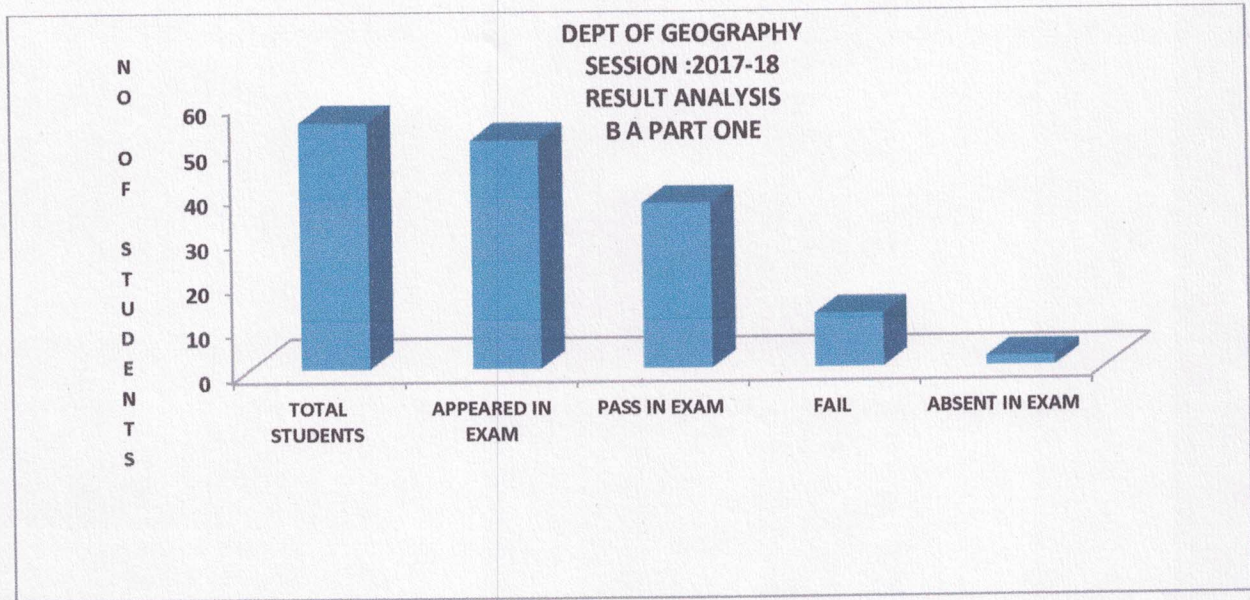

**RESULT OF THE UNDER GRADUATE GEOGRAPHY CLASSES:-**

The result of the geography department of this college is comparatively better in the session 2016-17 in the arts faculty out of 361 students 330 students appeared in the annual examination in all the UG classes of arts as per the data provided by the office of the college 62.42% student got success in the examination where as in the geography UG classes out of 118 students appeared in annual examination in the session 2016-17, 100 students got success in the annual and supply examination result remained 84.74 %. In B A Part one 77.77%, in B A Part Two 89.18% and in B A Part three 88.88% students succeed in university examination (Fig: 1, 2, 3).

FIG: 1

Principal  
Indira Gandhi Govt. P.G. College  
Vaishali Nagar, Bhilai

FIG: 2

Fig: 3

Principal  
Indira Gandhi Govt. P.G. College  
Vaishali Nagar, Bhilai

In 2017-18 session of the college 87 students of all the UG classes of geography appeared for annual examination, 67students pass in annual examination, overall result of Geography classes in this session remained 77.01% .Where as in B A part one 72.54%, in B A Part two 100% and in B A part III 85.71% students got success in annual examination (Fig: 4, 5, 6).