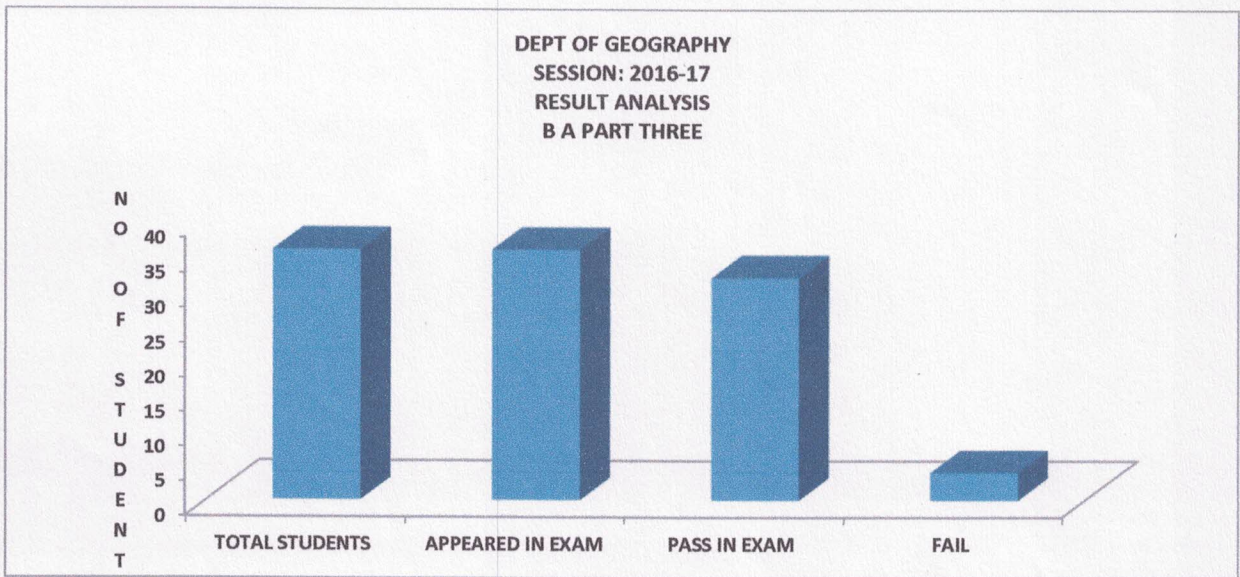

**RESULT OF THE UNDER GRADUATE GEOGRAPHY CLASSES:-**

The result of the geography department of this college is comparatively better in the session 2016-17 in the arts faculty out of 361 students 330 students appeared in the annual examination in all the UG classes of arts as per the data provided by the office of the college 62.42% student got success in the examination where as in the geography UG classes out of 118 students appeared in annual examination in the session 2016-17, 100 students got success in the annual and supply examination result remained 84.74 %. In B A Part one 77.77%, in B A Part Two 89.18% and in B A Part three 88.88% students succeed in university examination (Fig: 1, 2, 3).

FIG: 1

Principal  
Indira Gandhi Govt. P.G. College  
Vaishali Nagar, Bhilai

FIG: 2

Fig: 3

Principal  
Indira Gandhi Govt. P.G. College  
Vaishali Nagar, Bhilai

In 2017-18 session of the college 87 students of all the UG classes of geography appeared for annual examination, 67students pass in annual examination, overall result of Geography classes in this session remained 77.01% .Where as in B A part one 72.54%, in B A Part two 100% and in B A part III 85.71% students got success in annual examination (Fig: 4, 5, 6).

Fig: 4

Fig: 5

Principal  
Indira Gandhi Govt. P.G. College  
Vaishali Nagar, Bhilai

Fig: 6

In 2018-19 session of the college in the geography all the UG classes 168 students appeared in the University examination out of which 127 passed in annual examination, total pass percent of Geography UG classes in this session remained 75.59 %. Where as in B A part one 63.09%, in B A Part two 82.22% and in B A part III 94.87% students got success in annual University examination (Fig: 7, 8, 9).