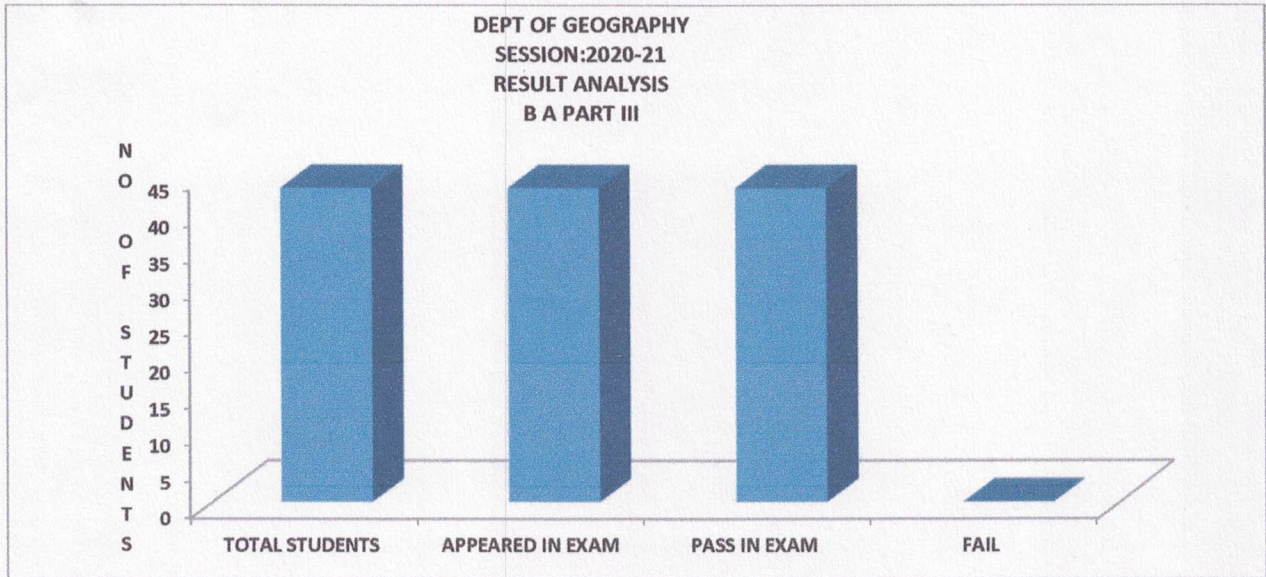

Fig: 14

INDIRA GANDHI GOVERNMENT P.G. COLLEGE

VAISHALI NAGAR, BHILAI, DIST- DURG (C. G.)

इंदिरा गाँधी शासकीय स्नातकोत्तर महाविद्यालय

वैशाली नगर, भिलाई, जिला :- दुर्ग (छ०ग०)

Registered Under Section 2(F) & 12(B) of UGC Act
AFFILIATED TO HEMCHAND YADAV DURG UNIVERSITY

Fig: 15

Principal
Indira Gandhi Govt. P.G. College
Vaishali Nagar, Bhilai