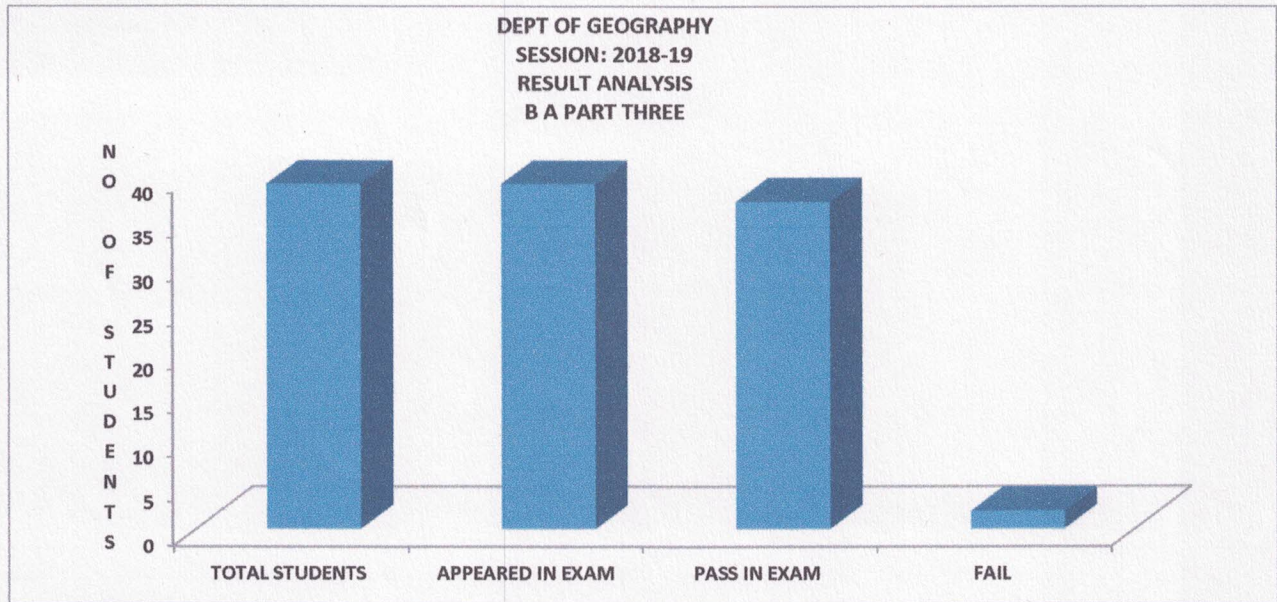

Fig: 7

Principal  
Indira Gandhi Govt. P.G. College  
Vaishali Nagar, Bhilai

Fig: 8

Fig: 9

Principal  
Indira Gandhi Govt. P.G. College  
Vaishali Nagar, Bhilai

In the session 2019-20, 178 appeared in annual University examination and the pass percent remain 99.37%. % . Where as in B A part one 98.13%, in B A Part two 100% and in B A part III 100% students got success in annual University examination (Fig: 10, 11, 12).

Fig: 10

Principal  
Indira Gandhi Govt. P.G. College  
Vaishali Nagar, Bhilai

Fig: 11

Fig: 12

In the session 2020-21 total regular 166 UG Geography students appeared in the university annual examination and 166 students passed the pass percent remain 100%. Where as in B A part one 100%, in B A Part two 100% and in B A part III 100% students got success in annual University examination (Fig: 13, 14, 15).