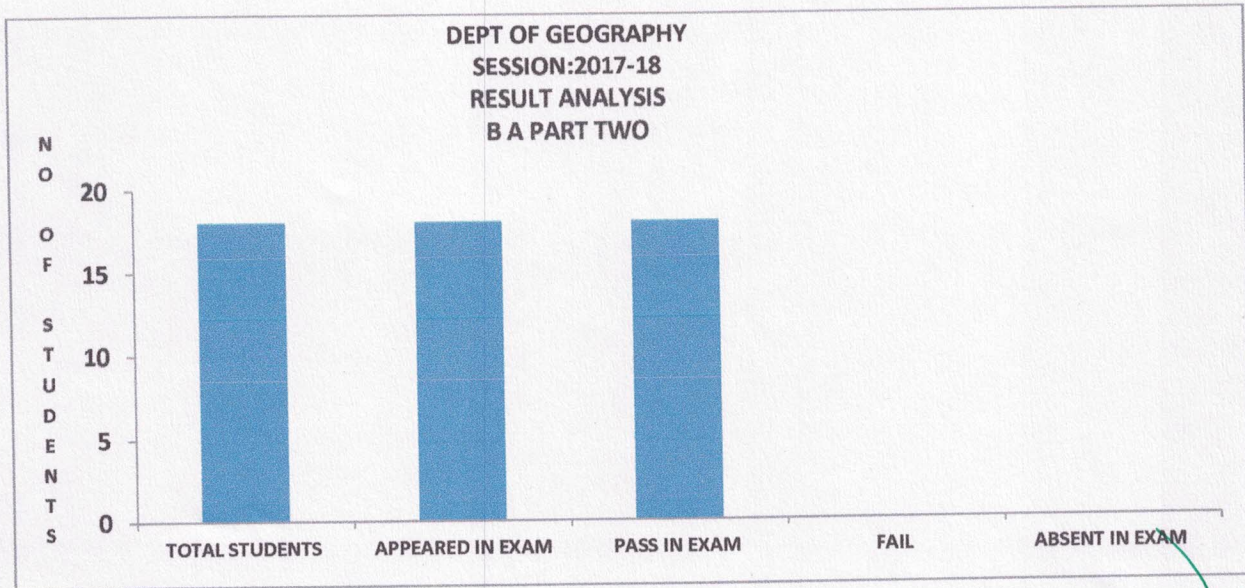

**RESULT OF THE UNDER GRADUATE GEOGRAPHY CLASSES:-**

The result of the geography department of this college is comparatively better in the session 2016-17 in the arts faculty out of 361 students 330 students appeared in the annual examination in all the UG classes of arts as per the data provided by the office of the college 62.42% student got success in the examination where as in the geography UG classes out of 118 students appeared in annual examination in the session 2016-17, 100 students got success in the annual and supply examination result remained 84.74 %. In B A Part one 77.77%, in B A Part Two 89.18% and in B A Part three 88.88% students succeed in university examination (Fig: 1, 2, 3).

FIG: 1

Principal  
Indira Gandhi Govt. P.G. College  
Vaishali Nagar, Bhilai

FIG: 2

Fig: 3

Principal  
Indira Gandhi Govt. P.G. College  
Vaishali Nagar, Bhilai

In 2017-18 session of the college 87 students of all the UG classes of geography appeared for annual examination, 67students pass in annual examination, overall result of Geography classes in this session remained 77.01% .Where as in B A part one 72.54%, in B A Part two 100% and in B A part III 85.71% students got success in annual examination (Fig: 4, 5, 6).

Fig: 4

Fig: 5

Principal  
Indira Gandhi Govt. P.G. College  
Vaishali Nagar, Bhilai

Fig: 6

In 2018-19 session of the college in the geography all the UG classes 168 students appeared in the University examination out of which 127 passed in annual examination, total pass percent of Geography UG classes in this session remained 75.59 %. Where as in B A part one 63.09%, in B A Part two 82.22% and in B A part III 94.87% students got success in annual University examination (Fig: 7, 8, 9).